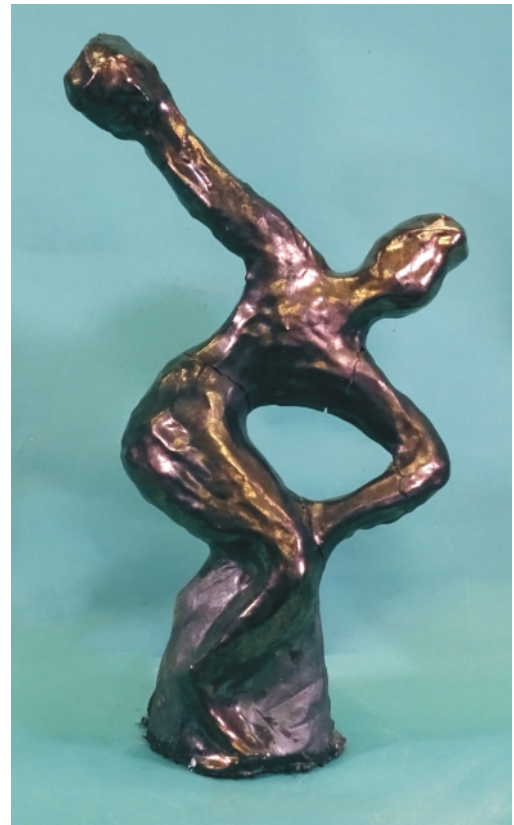

65. BRONZED BEACH GIRL. - \$450.
Ceramic, painted, on wood.
16x30x13

66. LOVERS. - \$450.
Painted ceramic on wood.
31x23x22

67. EMPRESS OF SIAM. - \$350.
Plaster on wood painted.
38x18x18

68. AMENHOTEP. - \$150.
Painted steel on granite.
31x13x11

69. XERCES. - \$150.
Painted steel rustproofed.
44x19x24.

70. JUDY. - \$300.
Glazed ceramic on granite.
23x23x11

71. OUTER FACEINNER SELF. - \$550.
Resin.
32x20x30

72. MOTHER AND DAUGHTER. - \$650.
Cold bronze.
54x212x24.

73. HADRIAN. - \$500.
Cold bronze.
45x13x14

74. THE DISCUS THROWER. - \$300.
Glazed ceramic.
40x24x11

75. MOTHER, CHILD AND FATHER. - \$450.
Painted glazed ceramic.
38x24x26

76. FRIAR TUCK. - \$300.
Cold bronze on cedar wood.
18x10x13---check photo